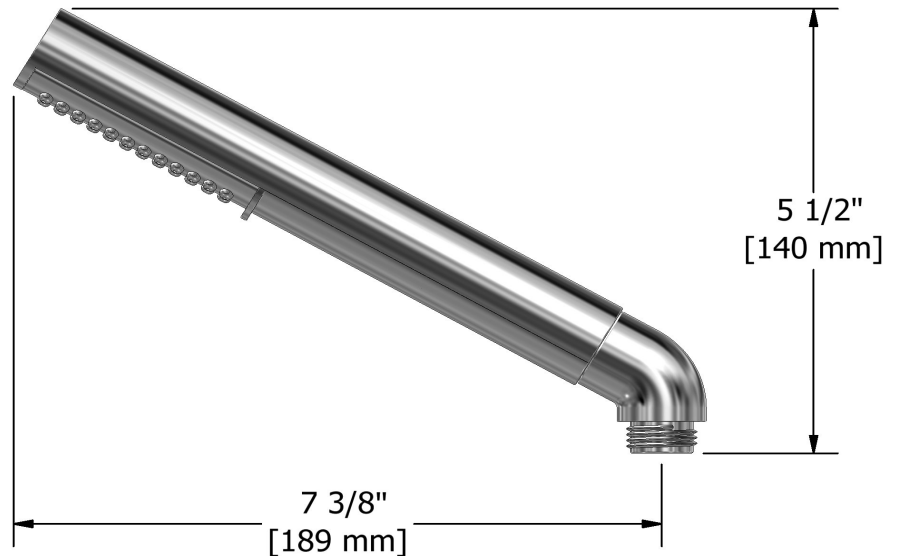

Modern plastic bath hand shower 30°
4342

Specifications

Available colors

- C : Chrome
- BN : Brushed Nickel (PVD)
- PN : Polished Nickel (PVD)

Available flow

- 6.6L/min, 1.75 gpm (US) 60psi *

EPA certification applicable to the indicated model only

Ø1 1/8"
[28 mm]

Sizes, models and finishes may differ from those presented.

Warranty

This **Riobel Inc.** product you have purchased carries a Limited Lifetime Warranty on the chrome, PVD finish, blacks and all working parts and is guaranteed from the initial purchase date against all manufacturing defects. All other finishes, including plastic components, are guaranteed for one year. All electric and/or electronic parts are covered by a 5-year limited warranty.